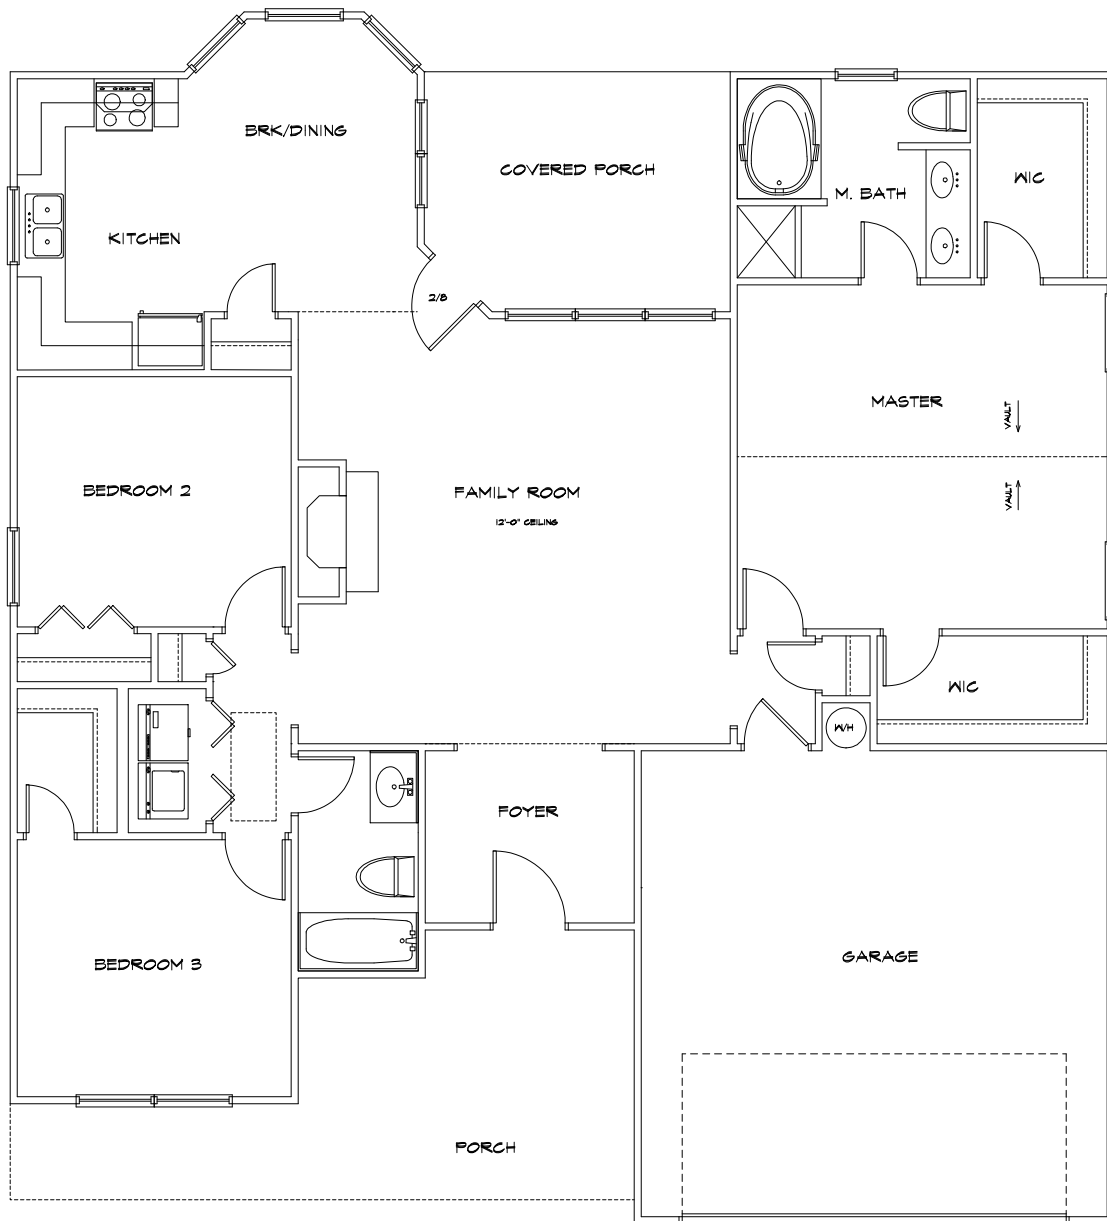

## The Harrisburg

3 Bedroom - 2 Bath

Approximately 1490 Square Feet

Copyright 2008 Grace Ventures, Inc. All Rights reserved.

Grace Ventures, Inc. reserves the right to change, modify, or alter materials and/or features without prior notice or obligation.

## Harrisburg - Floor Plan