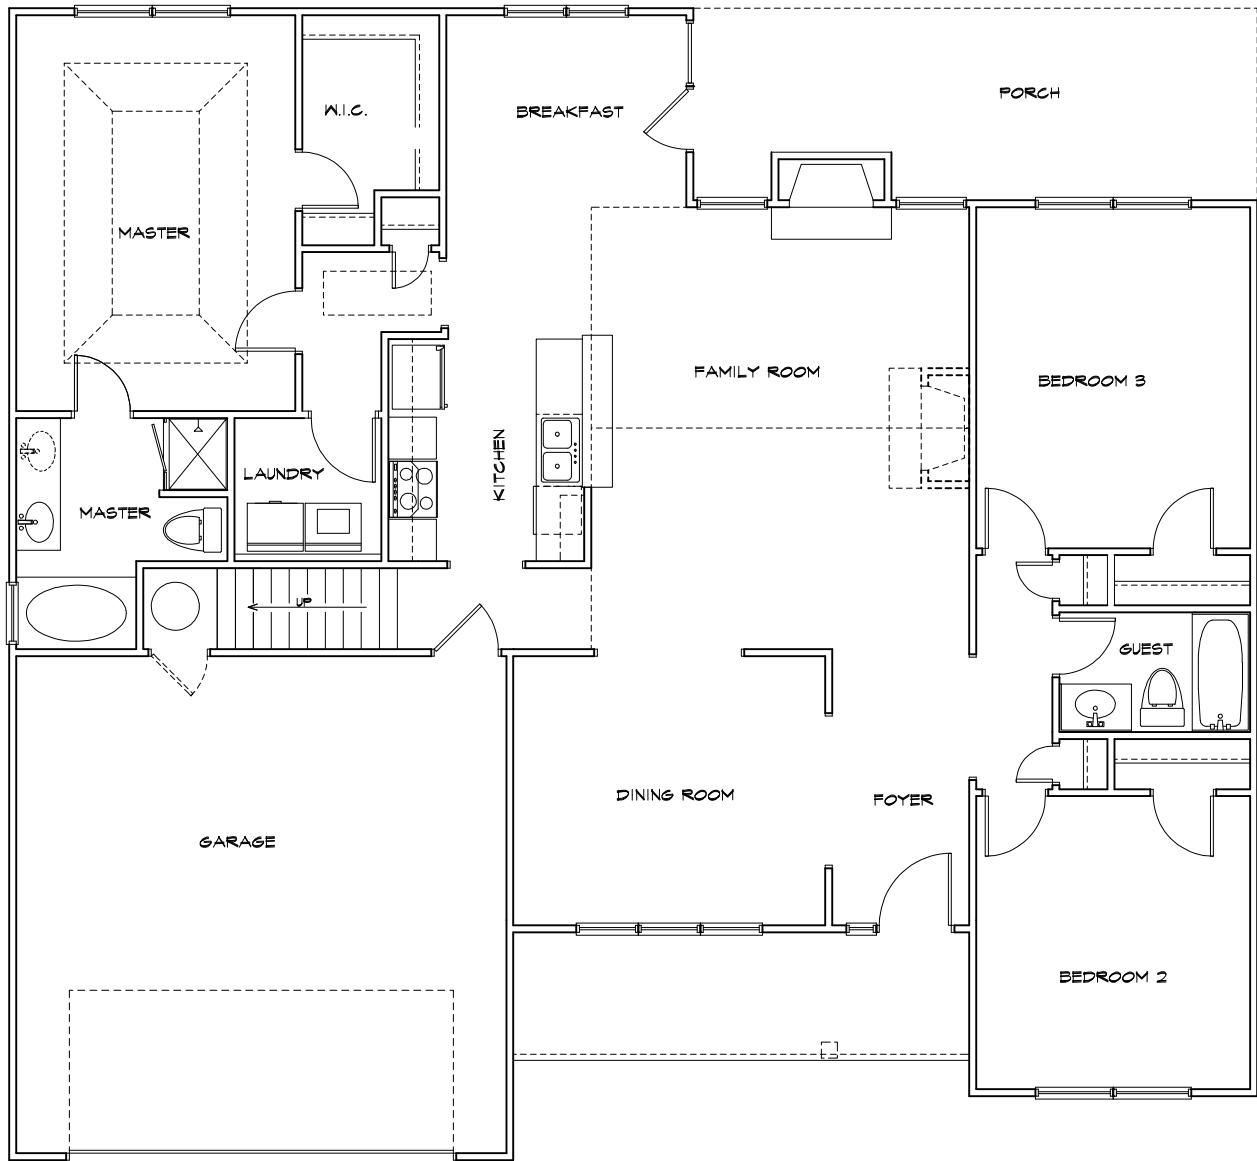

The Scottsdale

3 Bedroom - 2 Bath
or 4 Bedroom - 2 Bath

Approximately 1667 Square Feet - 3 Bedroom

Approximately 1972 Square Feet w/4th Bedroom

Copyright 2008 Grace Ventures, Inc. All Rights reserved.

Grace Ventures, Inc. reserves the right to change, modify, or alter materials and/or features without prior notice or obligation.

Scottsdale - First Floor

Scottsdale - Second Floor