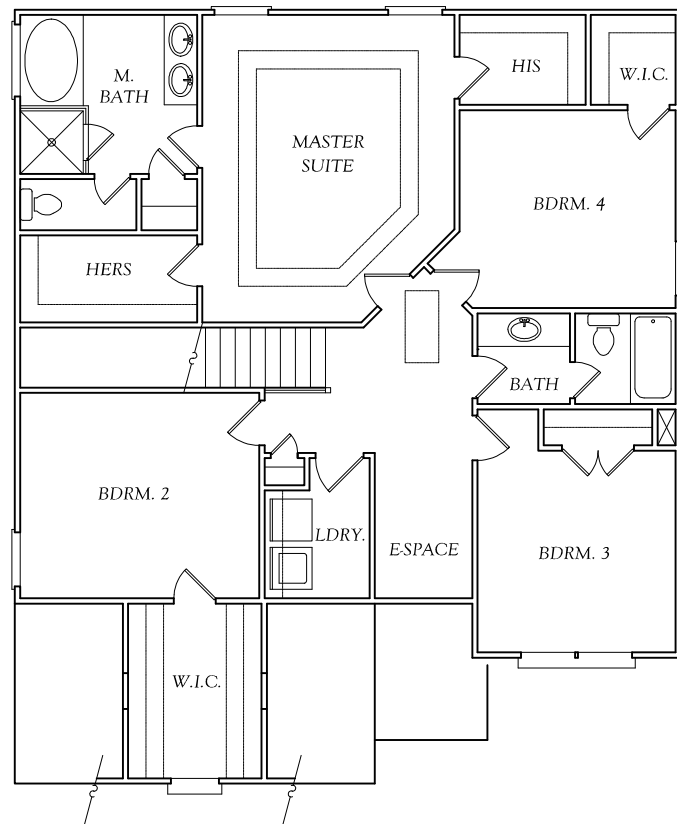

## The Washington

4 Bedroom - 2 -1/2 Bath

or 3 Bedroom - 2-1/2 Bath w/Sitting Room

Approximately 2375 Square Feet

Copyright 2008 Grace Ventures, Inc. All Rights reserved.

Grace Ventures, Inc. reserves the right to change, modify, or alter materials and/or features without prior notice or obligation.

Washington - First Floor

Washington - Second Floor