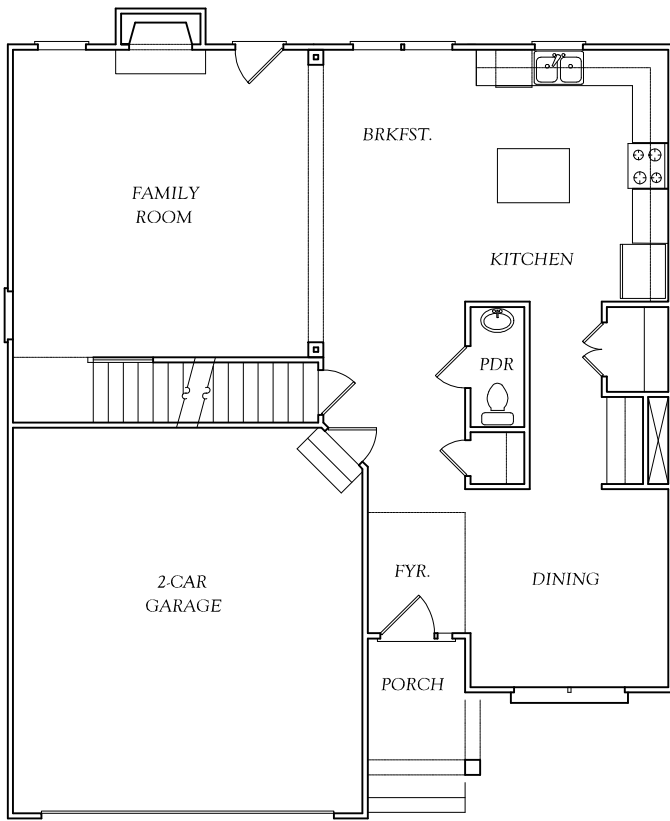

## The Washington

4 Bedroom - 2 -1/2 Bath

or 3 Bedroom - 2-1/2 Bath w/Sitting Room

Approximately 2375 Square Feet

Copyright 2008 Grace Ventures, Inc. All Rights reserved.

Grace Ventures, Inc. reserves the right to change, modify, or alter materials and/or features without prior notice or obligation.

Washington - First Floor

Washington - Second Floor